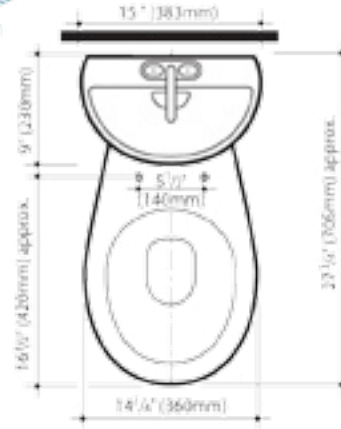

Profile Smart Toilet with Integrated Sink

Extreme water conservation:

1.28/0.8 gpf (4.8/3 lpf) high efficiency dual flush toilets

Profile Smart 305 Round Front Plus

Profile Smart features

Dual flush high efficiency toilet
1.28/0.8 gallons (4.8/3
liters) per flush (full
flush/half flush)

Single Flush Toilets

Dual Flush Toilets

* Based on 1:4 solid/liquid usage. Figures calculated for an average family of four.

Profile Smart Toilet

caroma

Profile Smart 305 Round Front Plus Toilet
 Tank Part #: 840420W
 Bowl Part #: 609151W

Recommended Round Front Plus Seat:
 Detachable Seat Part #: 301032W

For more information please Call
 231-399-0700

Learn more about the Profile smart 305