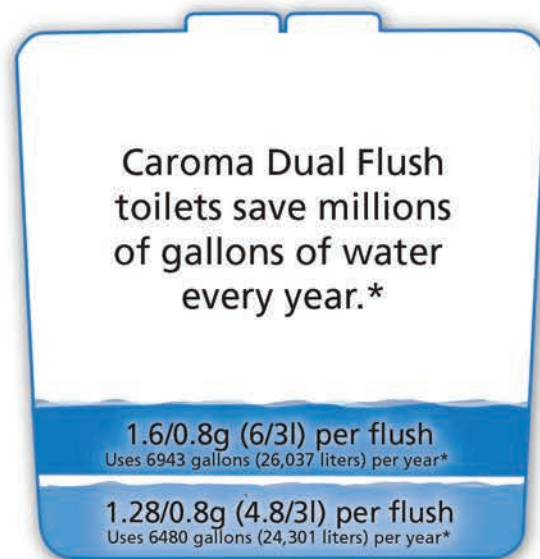

Dual Flush Toilets

* Based on 1:4 solid/liquid usage. Figures calculated for an average family of four.