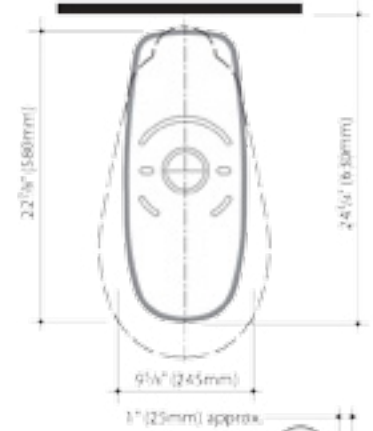

Profile Smart Toilet with Integrated Sink

Extreme water conservation:

1.28/0.8 gpf (4.8/3 lpf) high efficiency dual flush toilets

Profile Smart 305 Round Front Plus

Profile Smart features

Dual flush high efficiency toilet
1.28/0.8 gallons (4.8/3
liters) per flush (full
flush/half flush)

Single Flush Toilets

Dual Flush Toilets

* Based on 1:4 solid/liquid usage. Figures calculated for an average family of four.

Profile Smart Toilet

caroma

Profile Smart 305 Round Front Plus Toilet
 Tank Part #: 840420W
 Bowl Part #: 609151W

Recommended Round Front Plus Seat:
 Detachable Seat Part #: 301032W

For more information please Call
 231-399-0700

Learn more about the Profile smart 305