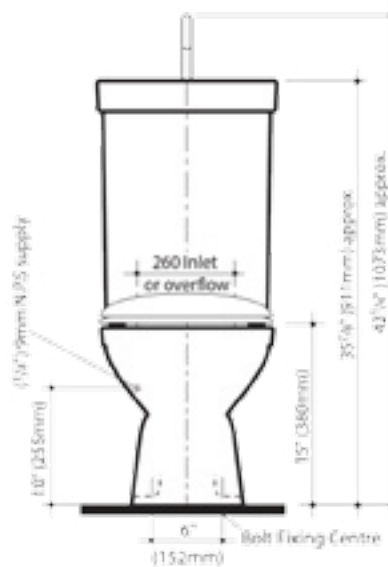

Profile Smart Toilet with Integrated Sink

Extreme water conservation:

1.28/0.8 gpf (4.8/3 lpf) high efficiency dual flush toilets

Profile Smart 305 Round Front Plus

Profile Smart features

Dual flush high efficiency toilet
1.28/0.8 gallons (4.8/3
liters) per flush (full
flush/half flush)

Single Flush Toilets

Dual Flush Toilets

* Based on 1:4 solid/liquid usage. Figures calculated for an average family of four.

Profile Smart Toilet

caroma

Profile Smart 305 Round Front Plus Toilet
 Tank Part #: 840420W
 Bowl Part #: 609151W

Recommended Round Front Plus Seat:
 Detachable Seat Part #: 301032W

For more information please Call
 231-399-0700

Learn more about the Profile smart 305