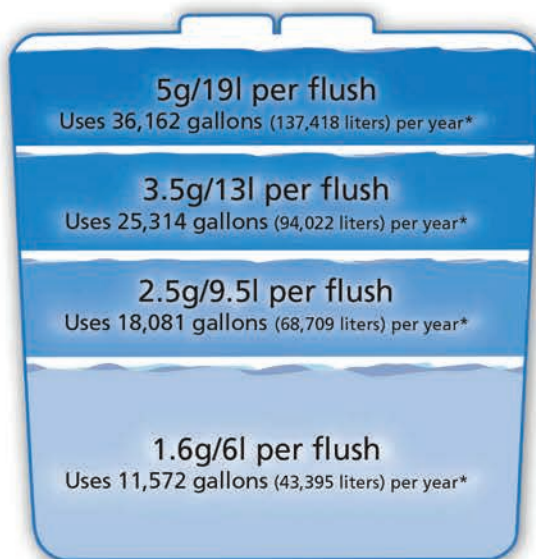

Profile Smart Toilet with Integrated Sink

Extreme water conservation:

1.28/0.8 gpf (4.8/3 lpf) high efficiency dual flush toilets

Profile Smart 305 Round Front Plus

Profile Smart features

Dual flush high efficiency toilet
1.28/0.8 gallons (4.8/3
liters) per flush (full
flush/half flush)

Integrated hand basin for
enhanced water savings

After flushing, fresh cold water is
directed through the faucet
for hand washing and drains
into the tank to be used for
the next flush

Large trapway virtually eliminates
blockages and overflows

Unique water and space saving design

Chrome buttons built-in to
tapware design

Easy installation

Features award-winning Smartflush®
water saving technology

The Profile high efficiency toilet (HET) receives worldwide recognition!

Caroma is a leader in toilet and urinal technologies for water conservation with more than 25 years experience and many "firsts":

- In 1982, Caroma was the first in the world to introduce the two-button dual flush system
- The first to introduce the 4.5 liter/3 liter dual flush toilet through Smartflush technology
- The first to gain an Australia WELS 5 Star rating (Water Efficiency Labelling and Standards) for toilets (Caroma Profile Toilet Suite with integrated sink)
- The first to achieve an Australian WELS 6 Star rating for high efficiency urinals
- The first to introduce a 1.6/0.8 gallons per flush (6/3 liters per flush) dual flush high efficiency toilet in North America
- The first to have more than 25 WaterSense labeled toilets, and as of July 1, 2009, Caroma has more WaterSense labeled HETs than any manufacturer with 45
- The first to introduce a 1.28/0.8 gallons per flush (4.8/3 liters per flush) dual flush high efficiency toilet in North America